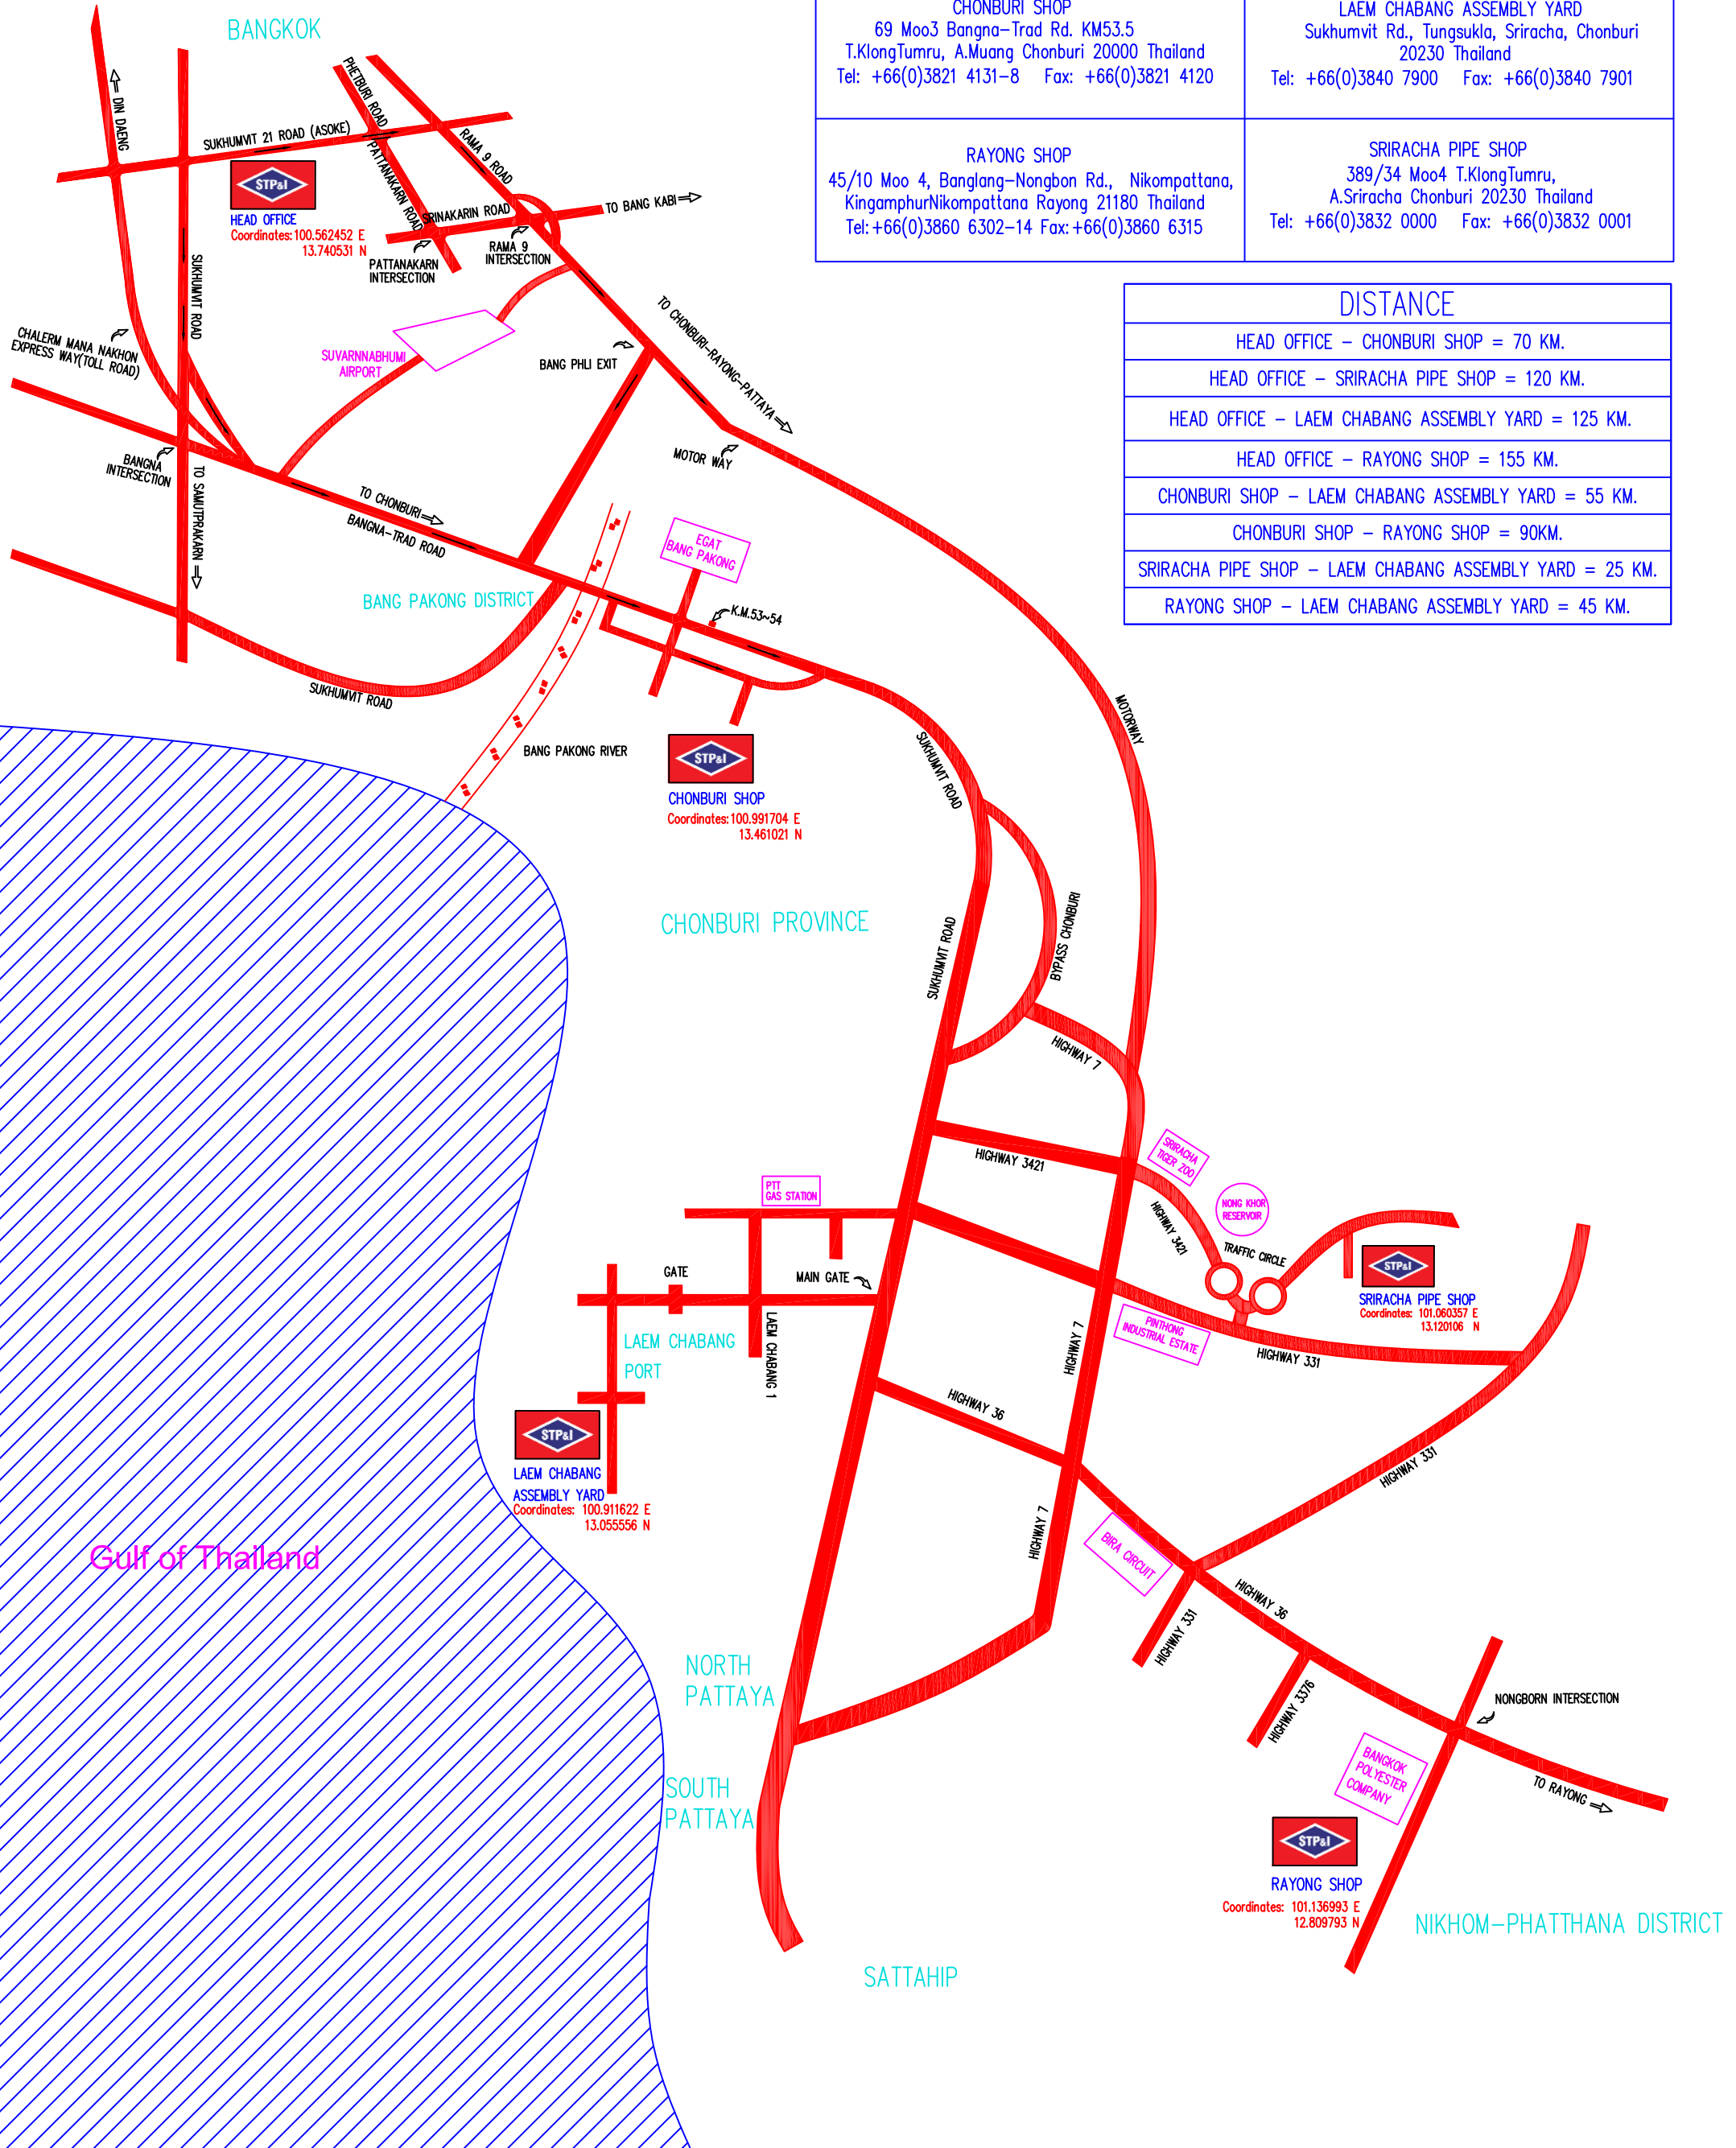

# ROUTE MAP OF STP&I FACILITIES

## DISTANCE

HEAD OFFICE - CHONBURI SHOP = 70 KM.
HEAD OFFICE - SRIRACHA PIPE SHOP = 120 KM.
HEAD OFFICE - LAEM CHABANG ASSEMBLY YARD = 125 KM.
HEAD OFFICE - RAYONG SHOP = 155 KM.
CHONBURI SHOP - LAEM CHABANG ASSEMBLY YARD = 55 KM.
CHONBURI SHOP - RAYONG SHOP = 90KM.
SRIRACHA PIPE SHOP - LAEM CHABANG ASSEMBLY YARD = 25 KM.
RAYONG SHOP - LAEM CHABANG ASSEMBLY YARD = 45 KM.

BANGKOK

CHONBURI PROVINCE

BANG PAKONG DISTRICT

Gulf of Thailand

NORTH PATTAYA

SOUTH PATTAYA

SATTAHIP

NIKHOM-PHATTHANA DISTRICT